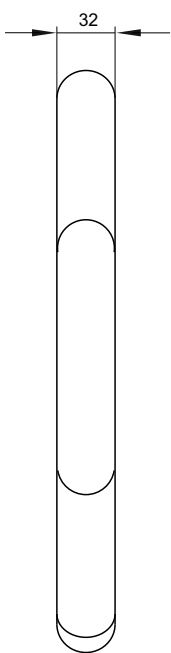

# AiM MyChron Steering Wheel

# AiM MyChron Steering Wheel

Red/black  
Standard version

Red/black  
6 holes version

Black  
Standard version

Black  
6 holes version

## Technical specifications

<b>Diameter</b>	340 mm
<b>Weight</b>	600 g
<b>Colors</b>	2 variants: red/black and black
<b>Versions</b>	2 versions: standard and 6 holes version
<b>Chassis</b>	Anodized aluminum
<b>Finishing</b>	Koram Nabuk + shammy leather

## Part numbers

<b>X07VKM5N</b>	Standard Steering wheel black
<b>X07VKM5R</b>	Standard Steering wheel red/black
<b>X07VKM5TKN</b>	6 holes version Steering wheel black
<b>X07VKM5TKR</b>	6 holes version Steering wheel red/black