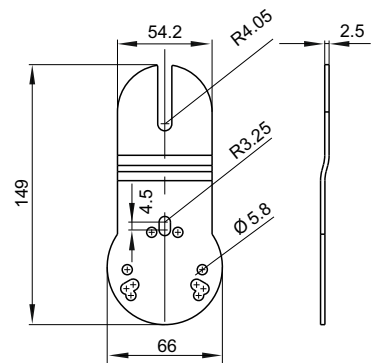

# AiM MyChron Steering Wheel

Red/black  
Standard version

Red/black  
6 holes version

Black  
Standard version

Black  
6 holes version

## Technical specifications

<b>Diameter</b>	340 mm
<b>Weight</b>	600 g
<b>Colors</b>	2 variants: red/black and black
<b>Versions</b>	2 versions: standard and 6 holes version
<b>Chassis</b>	Anodized aluminum
<b>Finishing</b>	Koram Nabuk + shammy leather

## Part numbers

<b>X07VKM5N</b>	Standard Steering wheel black
<b>X07VKM5R</b>	Standard Steering wheel red/black
<b>X07VKM5TKN</b>	6 holes version Steering wheel black
<b>X07VKM5TKR</b>	6 holes version Steering wheel red/black