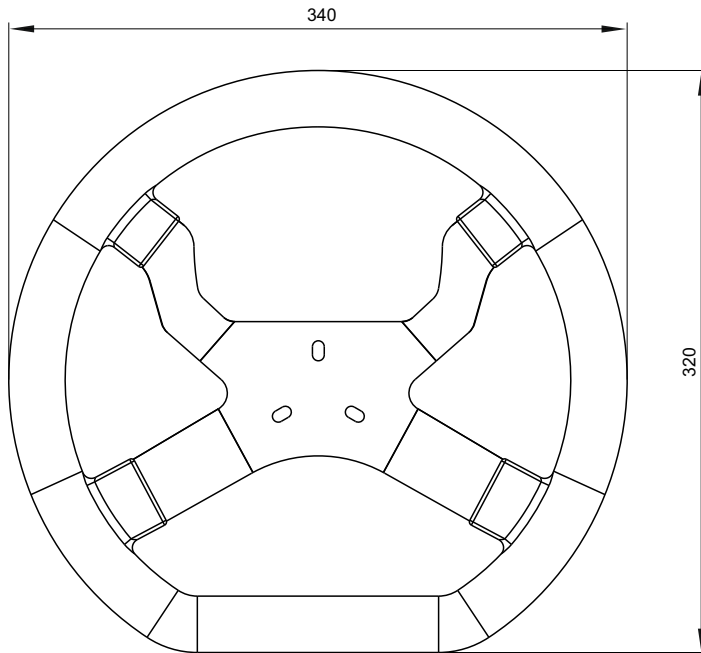

# AiM MyChron Steering Wheel

Red/black  
Standard version

Red/black  
6 holes version

Black  
Standard version

Black  
6 holes version

## Technical specifications

<b>Diameter</b>	340 mm
<b>Weight</b>	600 g
<b>Colors</b>	2 variants: red/black and black
<b>Versions</b>	2 versions: standard and 6 holes version
<b>Chassis</b>	Anodized aluminum
<b>Finishing</b>	Koram Nabuk + shammy leather

## Part numbers

<b>X07VKM5N</b>	Standard Steering wheel black
<b>X07VKM5R</b>	Standard Steering wheel red/black
<b>X07VKM5TKN</b>	6 holes version Steering wheel black
<b>X07VKM5TKR</b>	6 holes version Steering wheel red/black