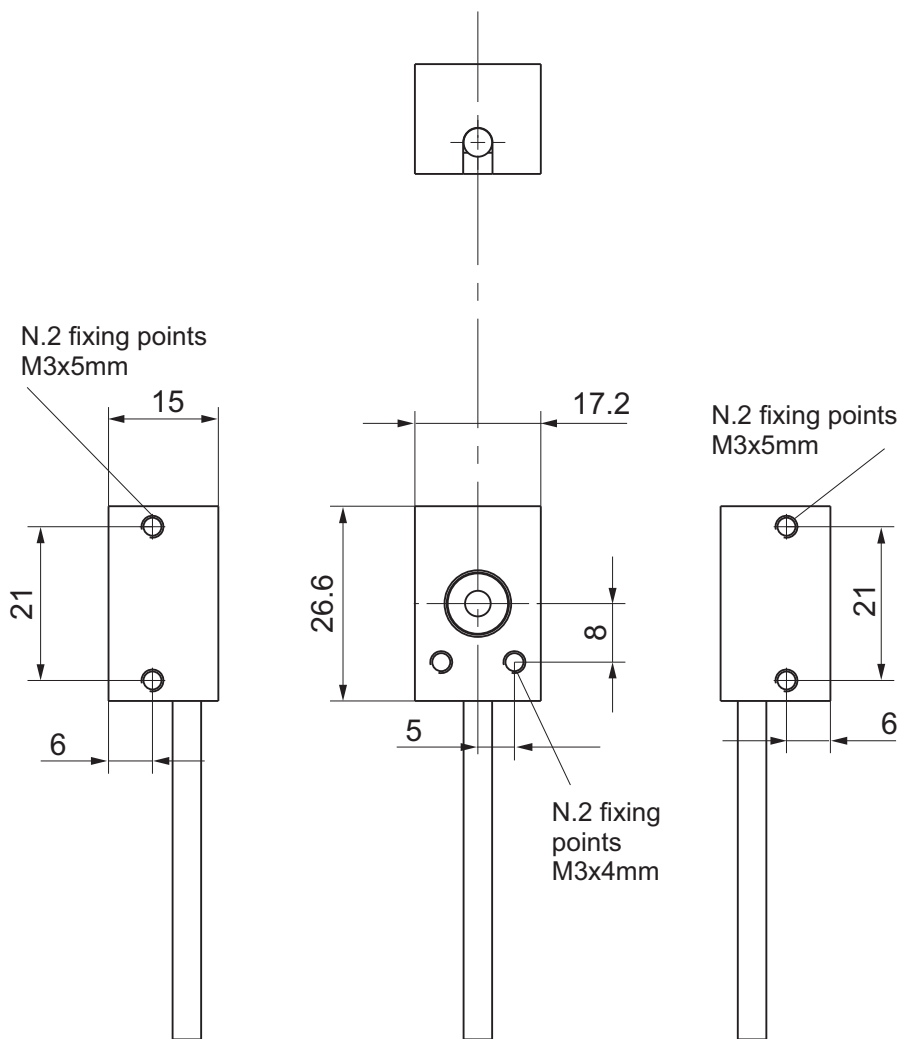

AiM Kart Tire temperature sensor

AiM Kart Tire temperature sensor

Part number

X05TTS01B0 Tire temperature sensor

Technical specifications

- Connection to MyChron5 via IR Temperature Controller
- Output signal 0-5V
- Field of View 35°
- Temperature range -20°/120°C
- Dimensions: 26.6 x 17.2 mm
- Sensor cable length: 250 mm