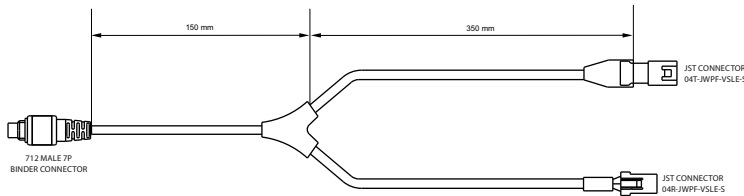

2 Extension cable 4 m

CABLE FOR: **V02596030** 40.00 €

3 Solo 2 DL/ECUlog extension cable 50 cm

CABLE FOR: **V02589120** 50.00 €

4 Analog channels and second injection harness

HARNESS FOR: **V02596060** 50.00 €