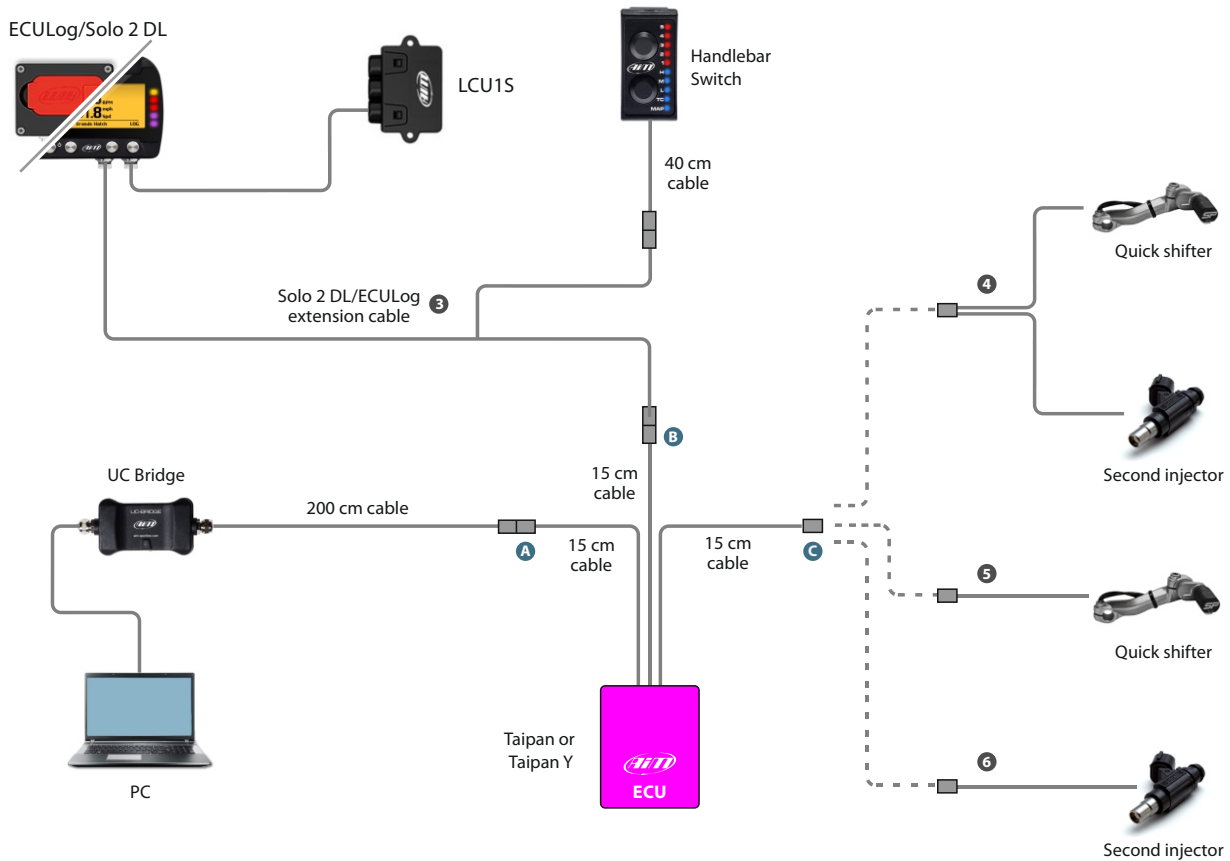

Offroad ECUs (Taipan, Taipan Y, Taipan K, Yarara)

Price list

Ver. 24b June 2024

Functional diagram - Example 3

JST 04T-JWPF-VSLE-S CONNECTOR EXT VIEW	JST 04R-JWPF-VSLE-S CONNECTOR EXT VIEW	JST 08R-JWPF-VSLE-D CONNECTOR EXT VIEW
A	B	C

- Taipan
- Taipan Y
- Taipan Y v2
- Taipan K
- Yarara