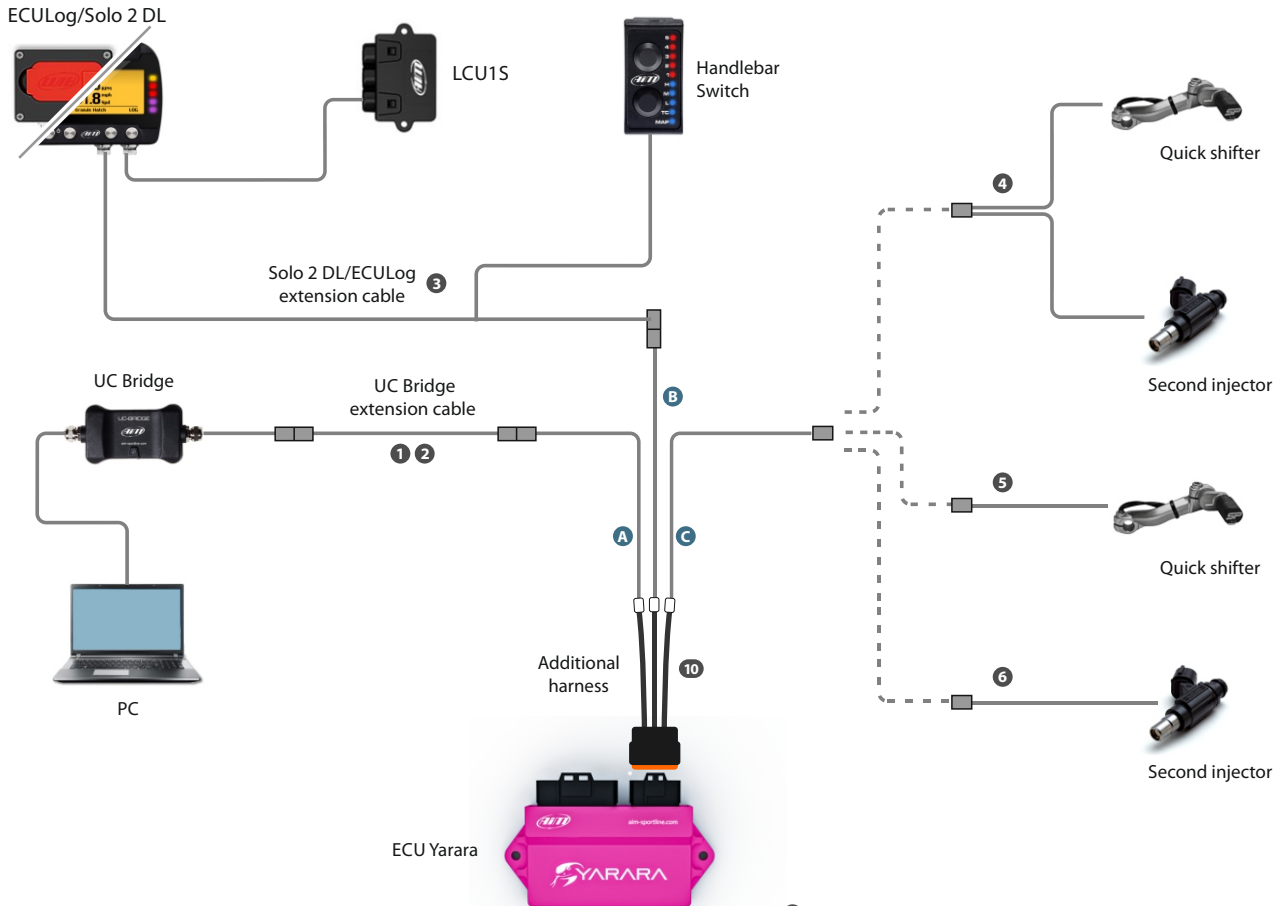

- Taipan
- Taipan Y
- Taipan Y v2
- Taipan K
- Yarara

Yamaha YZ 450 F 2023

Offroad ECUs (Taipan, Taipan Y, Taipan K, Yarara)

Price list

Ver. 24b June 2024

Functional diagram - Example 6

Offroad ECUs (Taipan, Taipan Y, Taipan K, Yarara)

Price list

Ver. 24b June 2024

Functional diagram - Example 7

8 ECU Yarara additional harness (part n. V02596090)

JST 04T-JWPF-VSLE-S CONNECTOR EXT VIEW	JST 04R-JWPF-VSLE-S CONNECTOR EXT VIEW	JST 08R-JWPF-VSLE-D CONNECTOR EXT VIEW
A	B	C