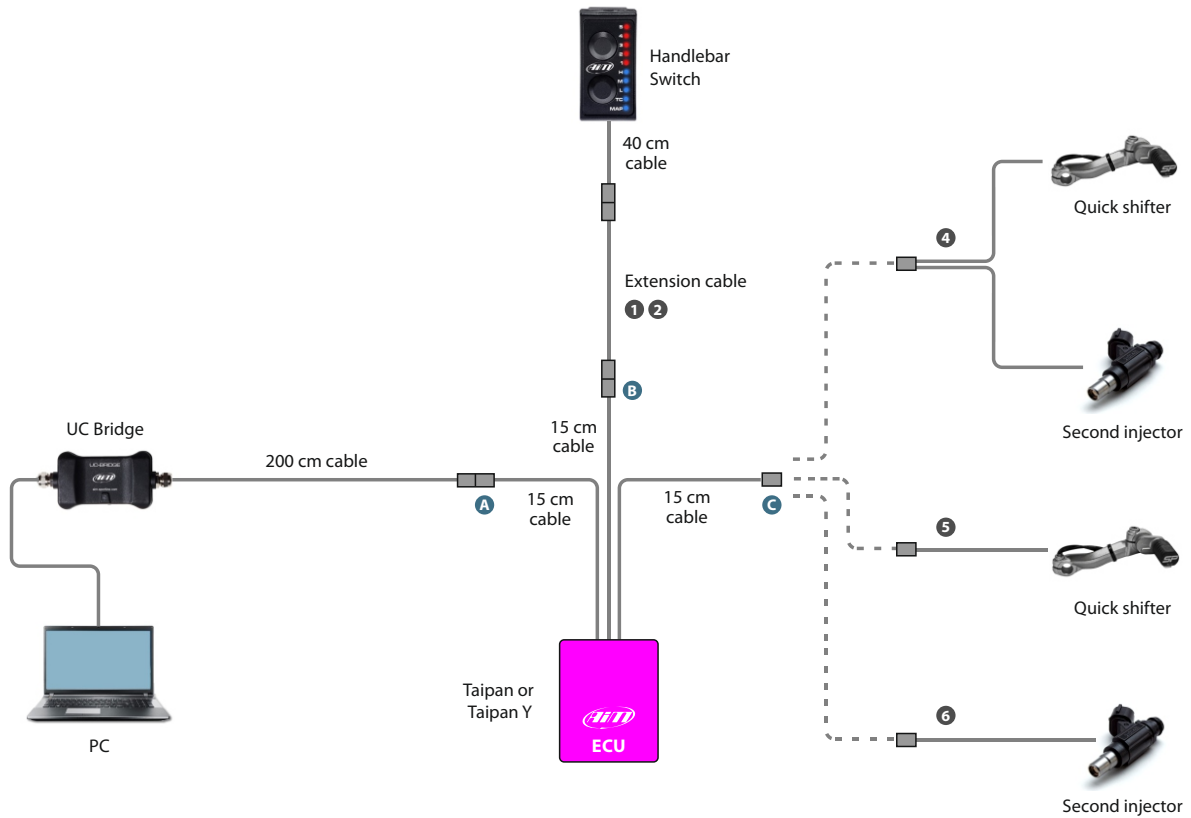

Offroad ECUs (Taipan, Taipan Y, Taipan K, Yarara)

Price list

Ver. 24b June 2024

Functional diagram - Example 2

JST 04T-JWPF-VSLE-S CONNECTOR EXT VIEW	JST 04R-JWPF-VSLE-S CONNECTOR EXT VIEW	JST 08R-JWPF-VSLE-D CONNECTOR EXT VIEW
A	B	C

- Taipan
- Taipan Y
- Taipan Y v2
- Taipan K
- Yarara