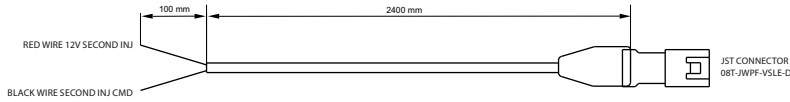

6 Second injection harness

CABLE FOR: ☐ ☐ ☐ ☐ ☐ **V02596080 30.00 €**