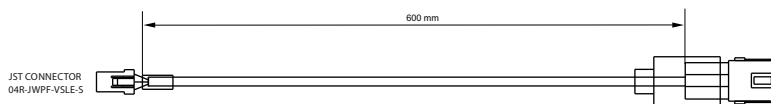

CABLE FOR: **V02596070 30.00 €**

6 Second injection harness

CABLE FOR: **V02596080 30.00 €**

7 CAN + EXT Power harness for Taipan Y v2

CABLE FOR: **V02596140 69.00 €**

8 CAN + EXT Power Taipan K cable

HARNESS FOR: **V02596160 30.00 €**