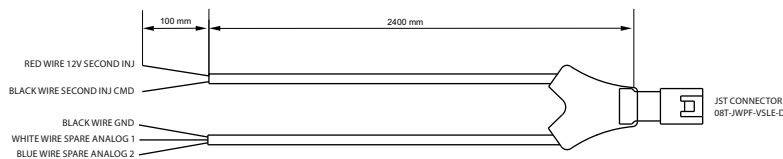

2 Extension cable 4 m

CABLE FOR: **V02596030** 40.00 €

3 Solo 2 DL/ECUlog extension cable 50 cm

CABLE FOR: **V02589120** 50.00 €

4 Analog channels and second injection harness

HARNESS FOR: **V02596060** 50.00 €