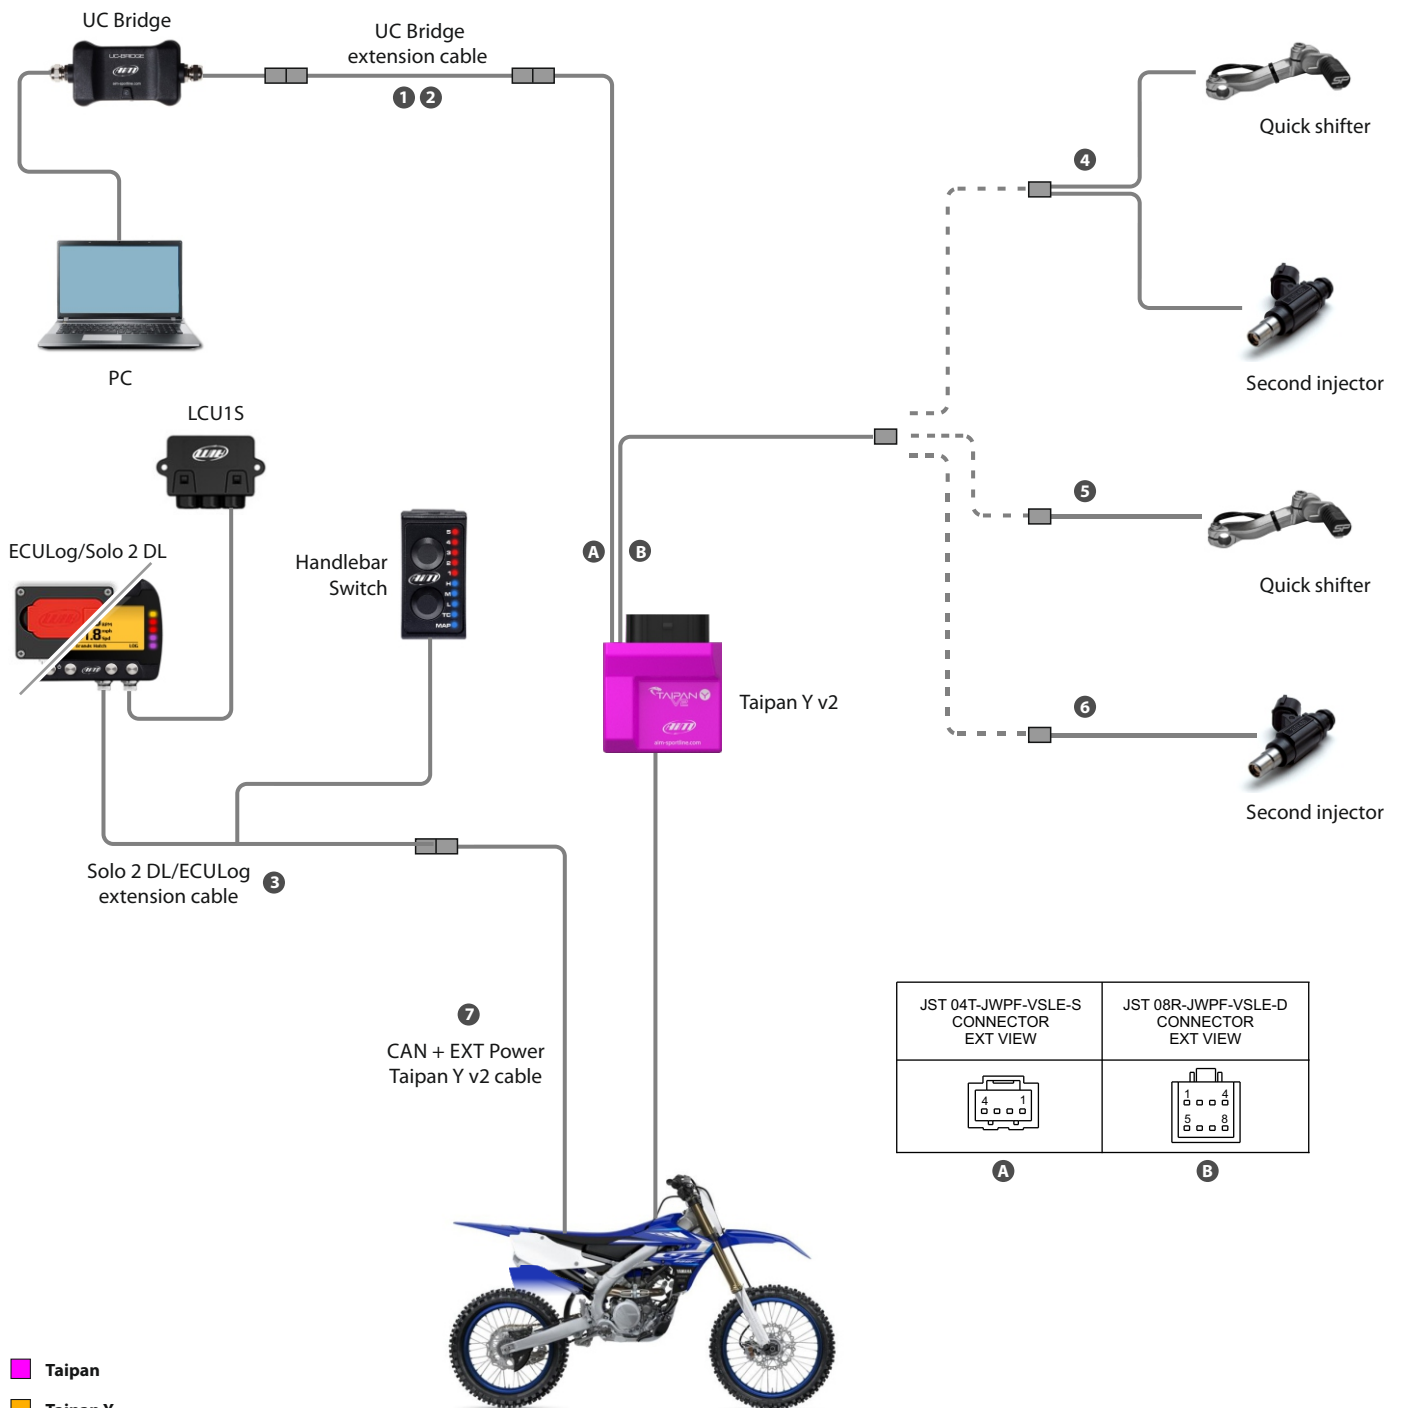

Offroad ECUs (Taipan, Taipan Y, Taipan K, Yarara)

Price list

Ver. 24b June 2024

Functional diagram - Example 5

JST 04T-JWPF-VSLE-S CONNECTOR EXT VIEW	JST 08R-JWPF-VSLE-D CONNECTOR EXT VIEW
A	B

- Taipan
- Taipan Y
- Taipan Y v2
- Taipan K
- Yarara

Yamaha YZ 450 F 2023