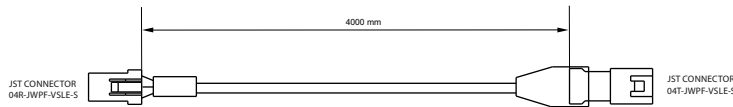

2 Extension cable 4 m

CABLE FOR: **V02596030** 40.00 €