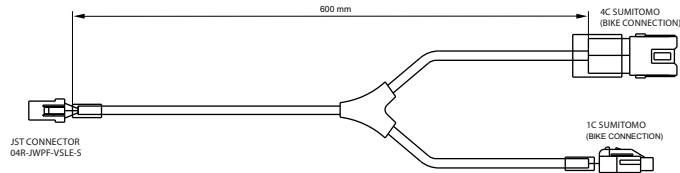

CABLE FOR: **V02596070 30.00 €**

6 Second injection harness

CABLE FOR: **V02596080 30.00 €**

7 CAN + EXT Power harness for Taipan Y v2

CABLE FOR: **V02596140 69.00 €**

8 CAN + EXT Power Taipan K cable

HARNESS FOR: **V02596160 30.00 €**