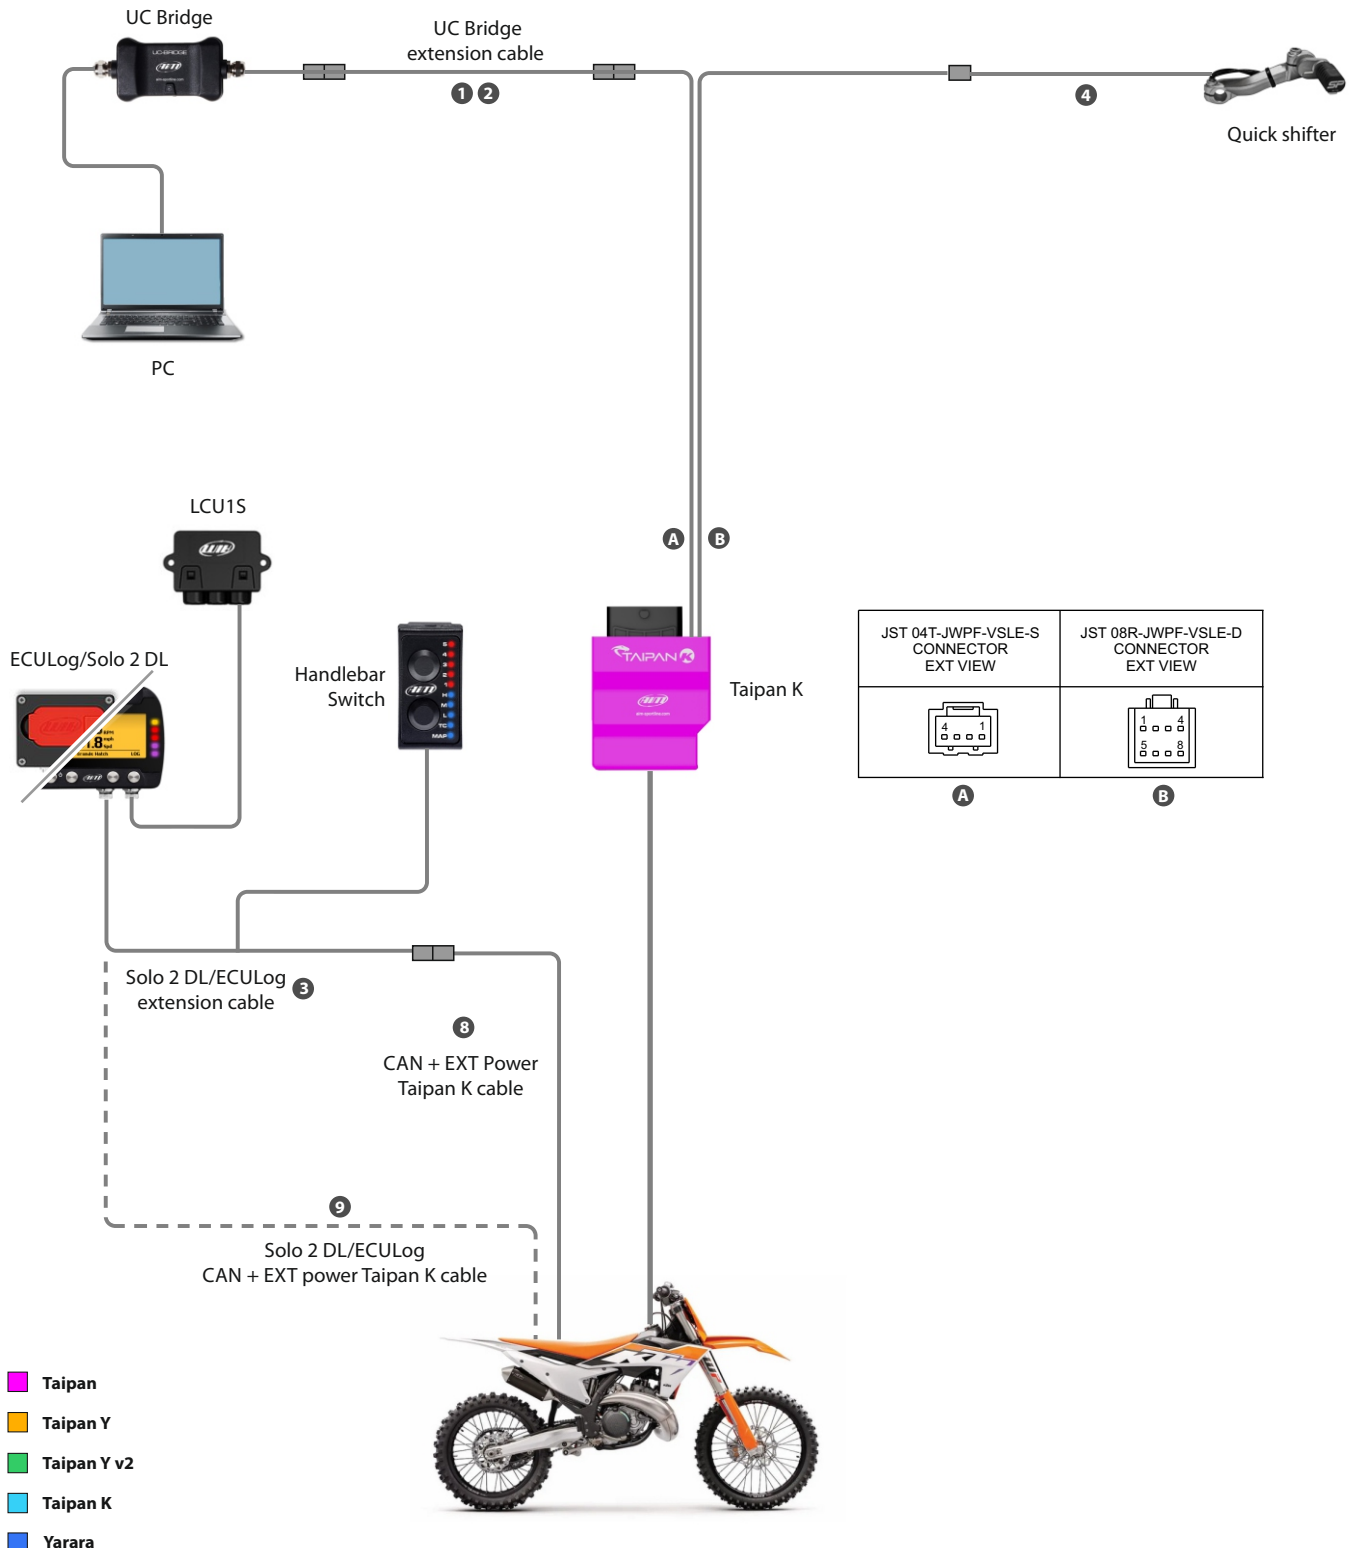

Offroad ECUs (Taipan, Taipan Y, Taipan K, Yarara)

Price list

Ver. 24b June 2024

Functional diagram - Example 6