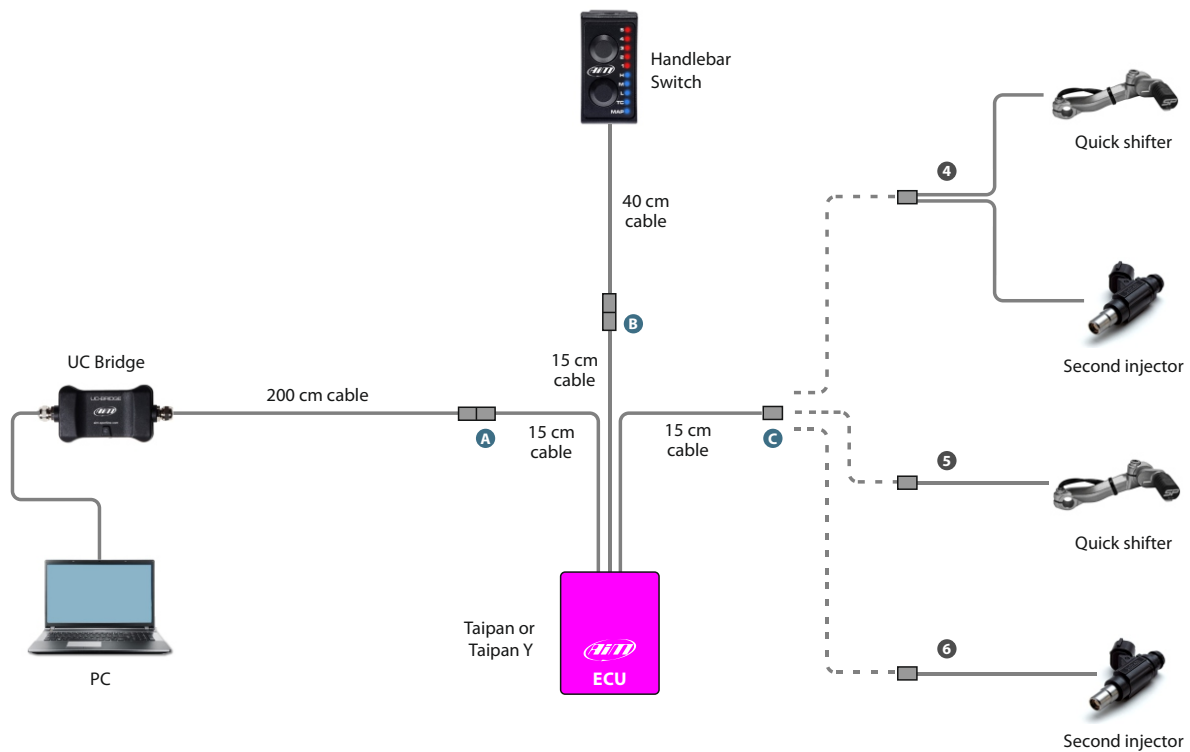

Offroad ECUs (Taipan, Taipan Y, Taipan K, Yarara)

Price list

Ver. 24b June 2024

Functional diagram - Example 1

JST 04T-JWPF-VSLE-S CONNECTOR EXT VIEW	JST 04R-JWPF-VSLE-S CONNECTOR EXT VIEW	JST 08R-JWPF-VSLE-D CONNECTOR EXT VIEW
A	B	C

- Taipan
- Taipan Y
- Taipan Y v2
- Taipan K
- Yarara