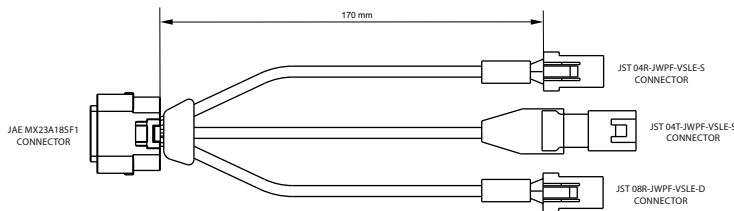

10 Additional harness for ECU Yarara

HARNESS FOR: ☐ ☐ ☐ ☐ ☒ **V02596090** 50.00 €

- ☒ Taipan
- ☐ Taipan Y
- ☐ Taipan Y v2
- ☐ Taipan K
- ☐ Yarara

Note: all prices are in Euro and VAT excluded

5