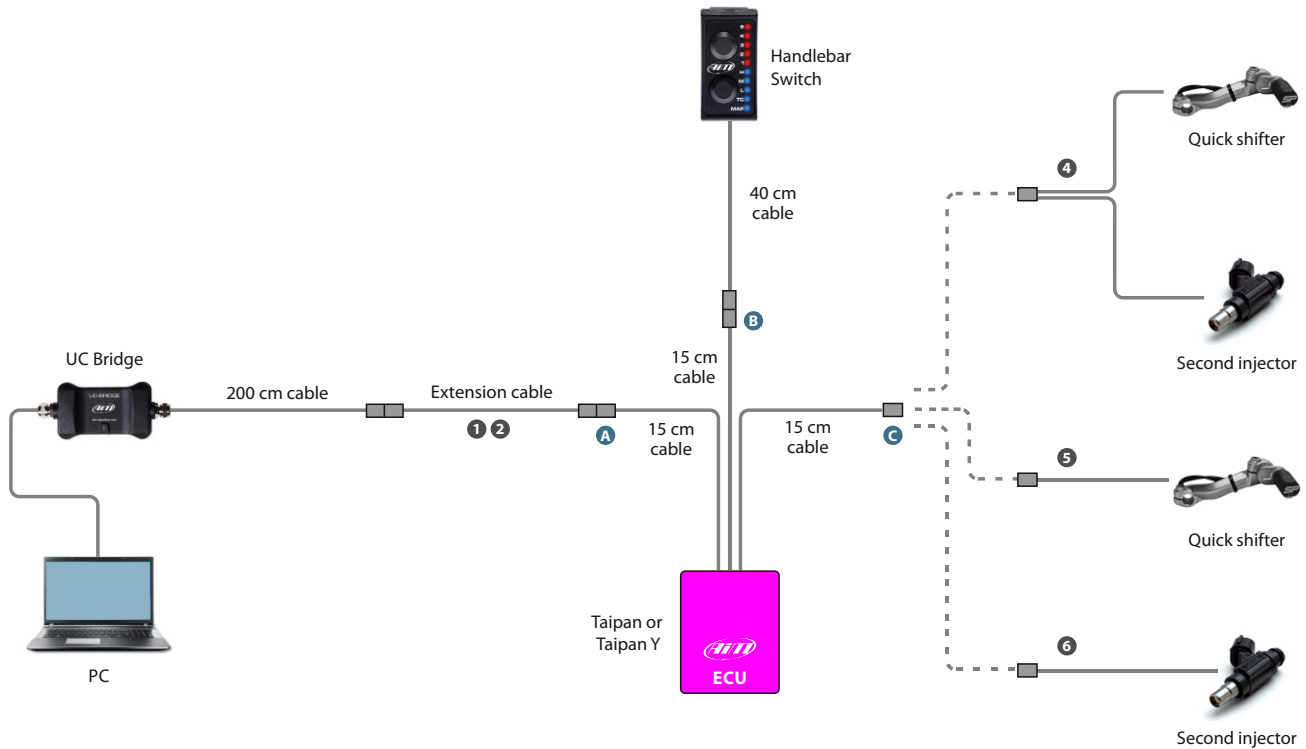

Offroad ECUs (Taipan, Taipan Y, Taipan K, Yarara)

Price list

Ver. 24b June 2024

Functional diagram - Example 4

JST 04T-JWPF-VSLE-S CONNECTOR EXT VIEW	JST 04R-JWPF-VSLE-S CONNECTOR EXT VIEW	JST 08R-JWPF-VSLE-D CONNECTOR EXT VIEW
A	B	C

- Taipan
- Taipan Y
- Taipan Y v2
- Taipan K
- Yarara