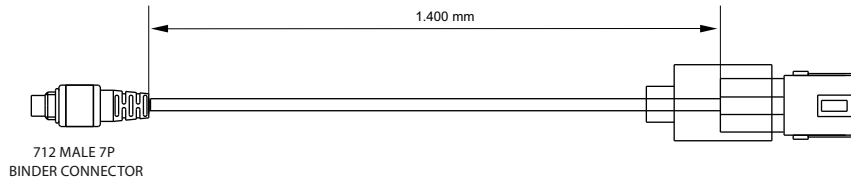

CABLE FOR: **V02589180** 69.00 €

10 Additional harness for ECU Yarara

HARNESS FOR: **V02596090** 50.00 €

- Taipan
- Taipan Y
- Taipan Y v2
- Taipan K
- Yarara

Note: all prices are in Euro and VAT excluded