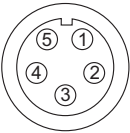

5 pins Binder 712
female connector pinout
external view