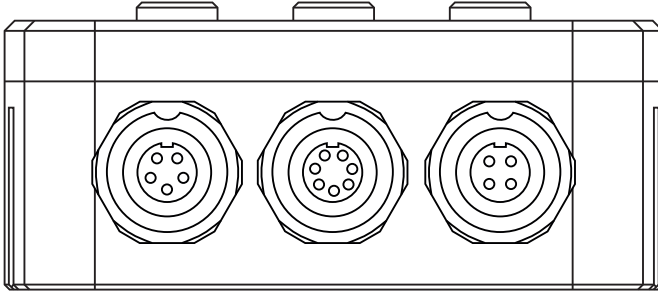

Bullet Cam Connector	
1	LVDS+
2	GND
3	+Vbullet
4	Serial I/O
5	LVDS-

EXT Connector	
1	CAN+
2	GND
3	+Vb
4	CAN-
5	Vbext
6	GND
7	Mic+

GPS Connector	
1	CAN+
2	GND
3	+Vb
4	CAN-