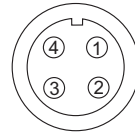

EXT Connector	
1	CAN+
2	GND
3	+Vb
4	CAN-
5	Vbext
6	GND
7	Mic+

4 pins Binder 712
female connector pinout
external view