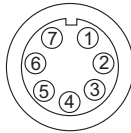

Bullet Cam Connector	
1	LVDS+
2	GND
3	+Vbullet
4	Serial I/O
5	LVDS-

7 pins Binder 712
female connector pinout
external view