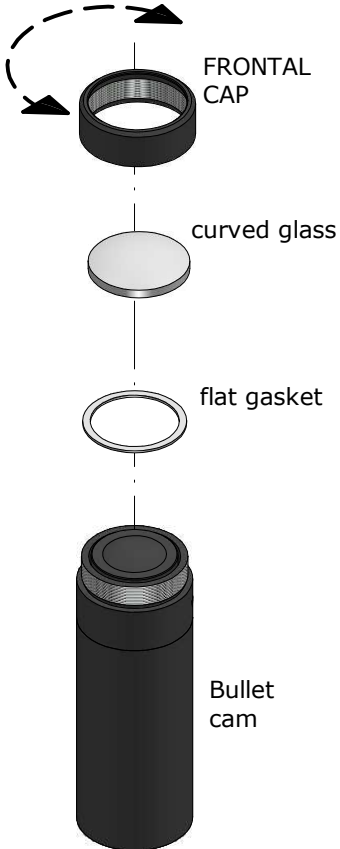

# SmartyCam Bullet Glass Replacement

Bullet cam with 120° lens  
glass replacement details

KIT code X96KVBGPHD

Bullet cam with 60°/67° lens  
glass replacement details

KIT code X96KVBGPHD6

Bullet cam with 84° lens  
glass replacement details

KIT code X96KVBGPHD84