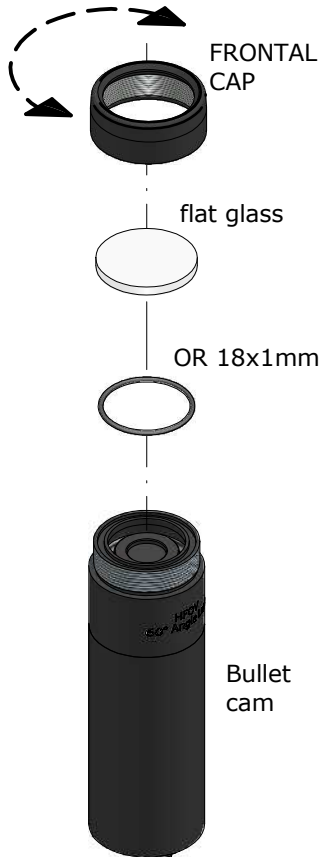

# SmartyCam Bullet Glass Replacement

Bullet cam with 120° lens  
glass replacement details

KIT code X96KVBGPHD

Bullet cam with 60°/67° lens  
glass replacement details

KIT code X96KVBGPHD6

Bullet cam with 84° lens  
glass replacement details

KIT code X96KVBGPHD84