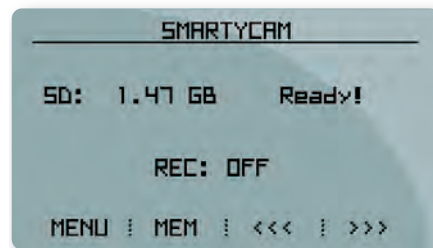

## G-Dash Digital Display

---

- Display Graphical
  - Alarm LEDs 4 RGB freely configurable
  - Shift Lights 6 RGB freely configurable
  - Display pages Up to 8 freely configurable
  - Backlight White
  - Dimensions 119x82x20mm
  - Weight 350g
- 

per every page. Six freely configurable RGB shift lights and four freely configurable RGB alarm LEDs give clear information about the status of your car.

G-Dash receives and shows information also about expansion modules, like to say GPS receiver or our new HD SmartyCam.

Configure the RGB shift lights

Select one among seven colors

GPS Satellites Signal level

SmartyCam Status

Freely configurable pages: examples of pages with two, three or four information