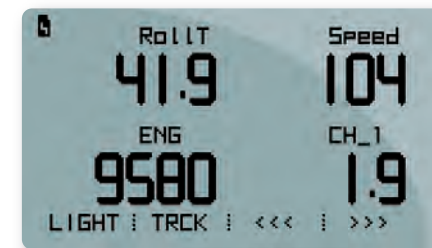

## G-Dash Digital Display

---

- Display Graphical
  - Alarm LEDs 4 RGB freely configurable
  - Shift Lights 6 RGB freely configurable
  - Display pages Up to 8 freely configurable
  - Backlight White
  - Dimensions 119x82x20mm
  - Weight 350g
- 

Configure the RGB shift lights

Select one among seven colors

GPS Satellites Signal level

SmartyCam Status

Freely configurable pages: examples of pages with two, three or four information