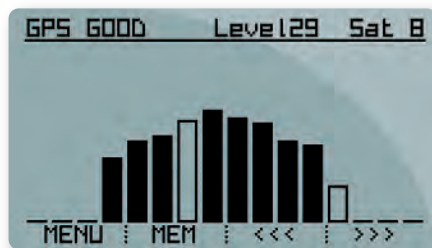

## G-Dash Digital Display

---

- Display Graphical
  - Alarm LEDs 4 RGB freely configurable
  - Shift Lights 6 RGB freely configurable
  - Display pages Up to 8 freely configurable
  - Backlight White
  - Dimensions 119x82x20mm
  - Weight 350g
- 

per every page. Six freely configurable RGB shift lights and four freely configurable RGB alarm LEDs give clear information about the status of your car.

G-Dash receives and shows information also about expansion modules, like to say GPS receiver or our new HD SmartyCam.

Configure the RGB shift lights

Select one among seven colors

GPS Satellites Signal level

SmartyCam Status

Freely configurable pages: examples of pages with two, three or four information