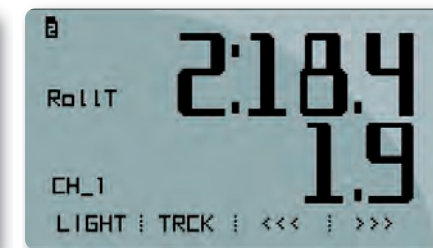

## G-Dash Digital Display

---

- Display Graphical
  - Alarm LEDs 4 RGB freely configurable
  - Shift Lights 6 RGB freely configurable
  - Display pages Up to 8 freely configurable
  - Backlight White
  - Dimensions 119x82x20mm
  - Weight 350g
- 

# G-Dash Digital Display

A small, flexible, easy to use graphical display.  
A totally new, fully configurable, graphical display with a white backlight.

Configure the RGB shift lights

Select one among seven colors

GPS Satellites Signal level

SmartyCam Status

Freely configurable pages: examples of pages with two, three or four information