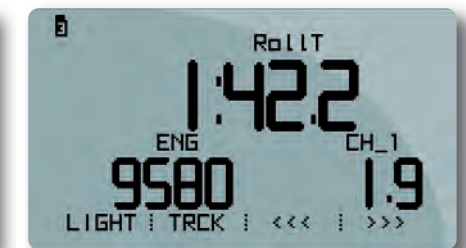

## G-Dash Digital Display

---

- Display Graphical
  - Alarm LEDs 4 RGB freely configurable
  - Shift Lights 6 RGB freely configurable
  - Display pages Up to 8 freely configurable
  - Backlight White
  - Dimensions 119x82x20mm
  - Weight 350g
- 

per every page. Six freely configurable RGB shift lights and four freely configurable RGB alarm LEDs give clear information about the status of your car.

G-Dash receives and shows information also about expansion modules, like to say GPS receiver or our new HD SmartyCam.

Configure the RGB shift lights

Select one among seven colors

GPS Satellites Signal level

SmartyCam Status

Freely configurable pages: examples of pages with two, three or four information